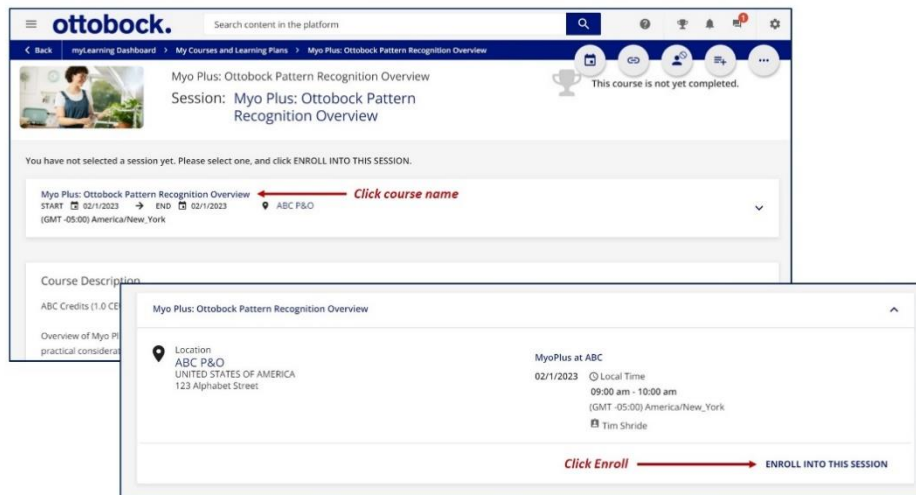

Hello,

We're glad you're joining us for an Ottobock Educational event. You MUST register as a learner at [mylearning.ottobock.com](https://mylearning.ottobock.com) to receive credit for the course. After you register, click the link below to enroll in the course. Enrollment will give you access to all course materials, surveys, and quizzes. You must be enrolled prior to the start of the course.

### [Rehabilitation of Individuals Using Microprocessor Knees](#)

Enrollment can be completed on your laptop or smart phone. The attached images will help you enroll in the course successfully. We look forward to seeing you!